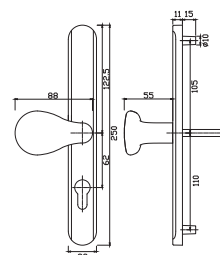

Each handle is supplied with a spindle/M6 screw pack to allow fitting to doors of all materials from 44 - 72mm thick. Unsightly gaps around the cylinder are eliminated and extra security is provided by a 5mm flange around the cylinder cut-out.

Alpha Lever/Turn Pad - Short Backplate

92 PZ
2 screw fix
Unsprung to fit standard 92PZ split spindle locks
Up to 72mm door thickness

Description	VBH No	Box Qty
White	2QHB0041	10
Brown	2QHB0042	10
Black	2QHB0044	10
PVD Gold	2QHB0045	10
Polished Chrome	2QHB0046	10
Satin Chrome	2QHB0047	10
Smokey Chrome	2QHB0048	10

Alpha Lever/Lever - Long Backplate

92PZ
2 screw fix long backplate
Unsprung or sprung to fit Asgard, Millenco, Paddock, Roto & Yale
Up to 72mm door thickness

Description	Unsprung	Sprung	Box Qty
White	2QHB0101	2QHB0121	10
Brown	2QHB0102	2QHB0122	10
Black	2QHB0104	2QHB0124	10
PVD Gold	2QHB0105	2QHB0125	10
Polished Chrome	2QHB0106	2QHB0126	10
Satin Chrome	2QHB0107	2QHB0127	10
Smokey Chrome	2QHB0108	2QHB0128	10

Alpha Lever/Turn Pad - Long Backplate

92/62PZ
2 screw fix
Unsprung or sprung to fit Millenco, Paddock & Yale
Up to 72mm door thickness

Description	Unsprung	Sprung	Box Qty
White	2QHB0141	2QHB0161	10
Brown	2QHB0142	2QHB0162	10
Black	2QHB0144	2QHB0164	10
PVD Gold	2QHB0145	2QHB0165	10
Polished Chrome	2QHB0146	2QHB0166	10
Satin Chrome	2QHB0147	2QHB0167	10
Smokey Chrome	2QHB0148	2QHB0168	10