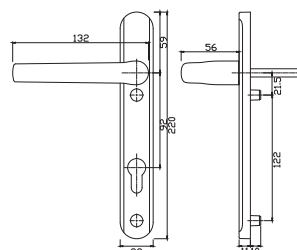

Each handle is supplied with a spindle/M6 screw pack to allow fitting to doors of all materials from 44 - 72mm thick. Unsightly gaps around the cylinder are eliminated and extra security is provided by a 5mm flange around the cylinder cut-out.

Alpha Lever/Lever - Short Backplate

92PZ
2 screw fix
Unsprung to fit standard 92PZ lift/lever locks
Up to 72mm door thickness

Description	VBH No	Box Qty
White	2QHB0001	10
Brown	2QHB0002	10
Black	2QHB0004	10
PVD Gold	2QHB0005	10
Polished Chrome	2QHB0006	10
Satin Chrome	2QHB0007	10
Smokey Chrome	2QHB0008	10

Alpha Lever/Turn Pad - Short Backplate

92 PZ
2 screw fix
Unsprung to fit standard 92PZ split spindle locks
Up to 72mm door thickness

Description	VBH No	Box Qty
White	2QHB0041	10
Brown	2QHB0042	10
Black	2QHB0044	10
PVD Gold	2QHB0045	10
Polished Chrome	2QHB0046	10
Satin Chrome	2QHB0047	10
Smokey Chrome	2QHB0048	10

Alpha Lever/Turn Pad - Long Backplate

92/62PZ
2 screw fix
Unsprung or sprung to fit Millenco, Paddock & Yale
Up to 72mm door thickness

Description	Unsprung	Sprung	Box Qty
White	2QHB0141	2QHB0161	10
Brown	2QHB0142	2QHB0162	10
Black	2QHB0144	2QHB0164	10
PVD Gold	2QHB0145	2QHB0165	10
Polished Chrome	2QHB0146	2QHB0166	10
Satin Chrome	2QHB0147	2QHB0167	10
Smokey Chrome	2QHB0148	2QHB0168	10