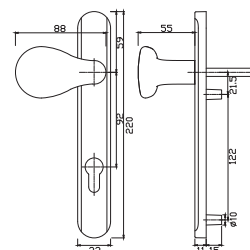

It is available with two backplate lengths to accommodate most door locks in popular use today. The short unsprung backplate (220mm) is ideal for sprung 92mm PZ lift/lever or split spindle locks, whilst the 250mm backplate is ideal for double spindle locks such as Millenco Mantis, Paddock, Roto and Yale. The long backplate version is available in sprung or unsprung options, depending on the lock being used.

Each handle is supplied with a spindle/M6 screw pack to allow fitting to doors of all materials from 44 - 72mm thick. Unsightly gaps around the cylinder are eliminated and extra security is provided by a 5mm flange around the cylinder cut-out.

Alpha Lever/Lever - Short Backplate

92PZ
2 screw fix
Unsprung to fit standard 92PZ lift/lever locks
Up to 72mm door thickness

Description	VBH No	Box Qty
White	2QHB0001	10
Brown	2QHB0002	10
Black	2QHB0004	10
PVD Gold	2QHB0005	10
Polished Chrome	2QHB0006	10
Satin Chrome	2QHB0007	10
Smokey Chrome	2QHB0008	10

Alpha Lever/Turn Pad - Short Backplate

92 PZ
2 screw fix
Unsprung to fit standard 92PZ split spindle locks
Up to 72mm door thickness

Description	VBH No	Box Qty
White	2QHB0041	10
Brown	2QHB0042	10
Black	2QHB0044	10
PVD Gold	2QHB0045	10
Polished Chrome	2QHB0046	10
Satin Chrome	2QHB0047	10
Smokey Chrome	2QHB0048	10