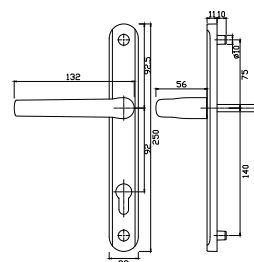

Each handle is supplied with a spindle/M6 screw pack to allow fitting to doors of all materials from 44 - 72mm thick. Unsightly gaps around the cylinder are eliminated and extra security is provided by a 5mm flange around the cylinder cut-out.

Alpha Lever/Lever - Short Backplate

92PZ
2 screw fix
Unsprung to fit standard 92PZ lift/lever locks
Up to 72mm door thickness

Description	VBH No	Box Qty
White	2QHB0001	10
Brown	2QHB0002	10
Black	2QHB0004	10
PVD Gold	2QHB0005	10
Polished Chrome	2QHB0006	10
Satin Chrome	2QHB0007	10
Smokey Chrome	2QHB0008	10

Alpha Lever/Turn Pad - Short Backplate

92 PZ
2 screw fix
Unsprung to fit standard 92PZ split spindle locks
Up to 72mm door thickness

Description	VBH No	Box Qty
White	2QHB0041	10
Brown	2QHB0042	10
Black	2QHB0044	10
PVD Gold	2QHB0045	10
Polished Chrome	2QHB0046	10
Satin Chrome	2QHB0047	10
Smokey Chrome	2QHB0048	10

Alpha Lever/Lever - Long Backplate

92PZ
2 screw fix long backplate
Unsprung or sprung to fit Asgard, Millenco, Paddock, Roto & Yale
Up to 72mm door thickness

Description	Unsprung	Sprung	Box Qty
White	2QHB0101	2QHB0121	10
Brown	2QHB0102	2QHB0122	10
Black	2QHB0104	2QHB0124	10
PVD Gold	2QHB0105	2QHB0125	10
Polished Chrome	2QHB0106	2QHB0126	10
Satin Chrome	2QHB0107	2QHB0127	10
Smokey Chrome	2QHB0108	2QHB0128	10