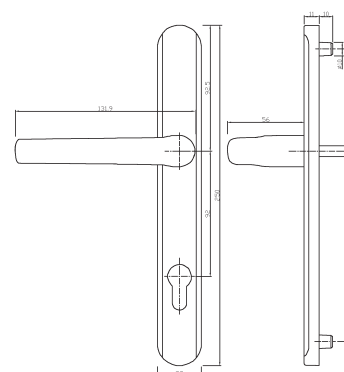

### Lever/Lever - Short Backplate

92PZ  
2 screw fix  
Unsprung to fit standard 92PZ lift/lever locks  
58-72mm door thickness

Description	VBH No	Box Qty
White	2QHB0001	10
Brown	2QHB0002	10
Black	2QHB0004	10
PVD Gold	2QHB0005	10
Polished Chrome	2QHB0006	10

### Lever/Turn Pad - Short Backplate

92 PZ  
2 screw fix  
Unsprung to fit standard 92PZ split spindle locks  
58-72mm door thickness

Description	VBH No	Box Qty
White	2QHB0041	10
Brown	2QHB0042	10
Black	2QHB0044	10
PVD Gold	2QHB0045	10
Polished Chrome	2QHB0046	10

### Lever/Lever - Long Backplate

92PZ  
2 screw fix long backplate  
Sprung or unsprung to fit Asgard, Millenco, Paddock, Roto & Yale  
58-72mm door thickness

Description	Unsprung	Sprung	Box Qty
White	2QHB0101	2QHB0121	10
Brown	2QHB0102	2QHB0122	10
Black	2QHB0104	2QHB0124	10
PVD Gold	2QHB0105	2QHB0125	10
Polished Chrome	2QHB0106	2QHB0126	10

### Lever/Offset Turn Pad - Long Backplate

92PZ  
2 screw fix  
Sprung or unsprung to fit Millenco, Paddock & Yale  
58-72 door thickness

Description	Unsprung	Sprung	Box Qty
White	2QHB0141	2QHB0161	10
Brown	2QHB0142	2QHB0162	10
Black	2QHB0144	2QHB0164	10
PVD Gold	2QHB0145	2QHB0165	10
Polished Chrome	2QHB0146	2QHB0166	10