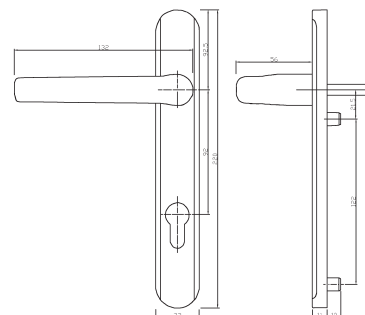

Unightly gaps around the cylinder are eliminated and extra security is provided by a 5mm flange around the cylinder cut-out:

#### Benefits of Alpha door handles:

- 2 backplate designs and sprung/unsprung options to suit most locks
- 5 attractive colours to match other greenteQ door and window furniture
- Comfortable feel to lever and pad for easy operation
- Flange around cylinder cut-out for and gap elimination & security
- M6 screws for added strength
- Suits all door thicknesses from 44-72mm as standard
- Non-handed

### Lever/Lever - Short Backplate

92PZ  
2 screw fix  
Unsprung to fit standard 92PZ lift/lever locks  
58-72mm door thickness

Description	VBH No	Box Qty
White	2QHB0001	10
Brown	2QHB0002	10
Black	2QHB0004	10
PVD Gold	2QHB0005	10
Polished Chrome	2QHB0006	10

### Lever/Turn Pad - Short Backplate

92 PZ  
2 screw fix  
Unsprung to fit standard 92PZ split spindle locks  
58-72mm door thickness

Description	VBH No	Box Qty
White	2QHB0041	10
Brown	2QHB0042	10
Black	2QHB0044	10
PVD Gold	2QHB0045	10
Polished Chrome	2QHB0046	10