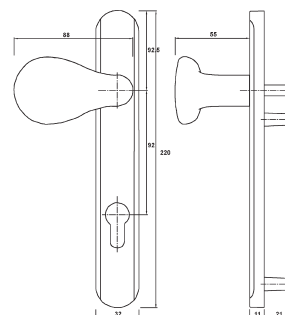

Unightly gaps around the cylinder are eliminated and extra security is provided by a 5mm flange around the cylinder cut-out:

### Lever/Lever - Short Backplate

92PZ  
2 screw fix  
Unsprung to fit standard 92PZ lift/lever locks  
58-72mm door thickness

Description	VBH No	Box Qty
White	2QHB0001	10
Brown	2QHB0002	10
Black	2QHB0004	10
PVD Gold	2QHB0005	10
Polished Chrome	2QHB0006	10

### Lever/Turn Pad - Short Backplate

92 PZ  
2 screw fix  
Unsprung to fit standard 92PZ split spindle locks  
58-72mm door thickness

Description	VBH No	Box Qty
White	2QHB0041	10
Brown	2QHB0042	10
Black	2QHB0044	10
PVD Gold	2QHB0045	10
Polished Chrome	2QHB0046	10

### Lever/Lever - Long Backplate

92PZ  
2 screw fix long backplate  
Sprung or unsprung to fit Asgard, Millenco, Paddock, Roto & Yale  
58-72mm door thickness

Description	Unsprung	Sprung	Box Qty
White	2QHB0101	2QHB0121	10
Brown	2QHB0102	2QHB0122	10
Black	2QHB0104	2QHB0124	10
PVD Gold	2QHB0105	2QHB0125	10
Polished Chrome	2QHB0106	2QHB0126	10