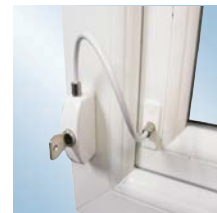

Universal Plate Sash Secure Window Restrictor

Colour	VBH Code	Box Qty
White	2GBA0155	50
Stainless Steel	TBA	50
Black	TBA	50
Tan	TBA	50