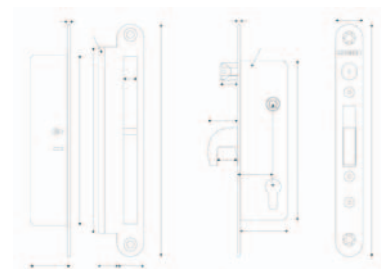

PRODUCT BULLETIN

BARRIERFOLD BI-FOLD DOOR HARDWARE

Bi-Folding Door Hardware For Timber Doors

Barrierfold is a top-hung hardware system for 35-56mm timber bi-folding doors.

Large openings can be filled as the maximum sash size is 1000mm wide x 3300mm high, subject to a maximum sash weight of 90Kg. Its hinge and wheel carriage components are brushed stainless steel, with durable nylon wheels for a smooth and quiet operation. Wheels and guides run in an aluminium track and bottom guide channel, sleeved with pvc.

The system provides adjustment at every hanger and pivot point, and the hinges are in-line across the whole face of the door, unlike on some systems.

Security is achieved through the new range of flush bolts in attractive 'satin nickel' finish. The range includes 210mm, locking and non-locking, 400mm for high doors and cranked for inward opening doors.

Description	VBH Code	Box Qty
Tracks		
Track/Channel Set 1000mm	4VFD1001	1
Track/Channel Set 3200mm	4VFD1003	1
Track/Channel Set 4200mm	4VFD1004	1
Pivot & Pivot Set		
Top/Bottom/Middle Pivot Set	4VFD1010	1
Middle Pivot Hinge (for doors > 2400mm)	4VFD1018	1
Hanger/Guide Sets		
End Hanger/Guide Set LORI LH*	4VFD1011	1
End Hanger/Guide Set ROLI RH*	4VFD1012	1
Intermediate Hanger/Guide Set	4VFD1013	1
Meeting Hanger/Guide Set	4VFD1014	1
Hines & Hinge Sets		
Hinge Set Open In (3 Hinges)	4VFD1015	1
Hinge Set Open Out (2 Hinges & 1 Handle Hinge)	4VFD1016	1
Single Hinge (for doors > 2400mm)	4VFD1017	1
Flush Bolts		
210mm Locking Satin Nickel	4VFD1020	1
210mm Non-Locking Satin Nickel	4VFD1021	1
400mm Non-Locking Satin Nickel	4VFD1022	1
210mm Cranked Non-Locking (Open-In)	4VFD1023	1
Door Catch		
Magnetic Door Catch Stainless Steel	4VFD1029	1
Seal		
AQ21 Door Seal Black	4VFD1030	1
Lock		
Hybrid Lock Set (Incl. Cylinder & Keep) Black	4VFD1028	1