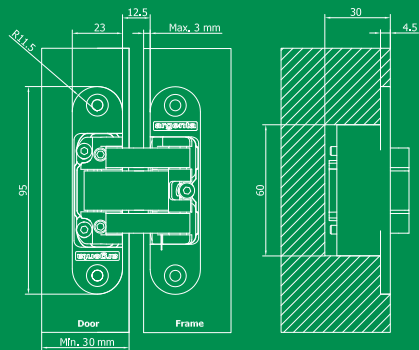

Technical data

	Small Colori	Small	Medium	Large
Door width	min. 30 mm	min. 30 mm	min. 35 mm	min. 40 mm
Fitted depth	31 mm	30 mm	35 mm	32 mm (frame) 35 mm (door)
Standard dimensions	95 x 23	95 x 23	111 x 29	170 x 32
Door weight	up to 35 (2 pc.) / 50 (3 pc.) kg*	up to 35 (2 pc.) / 50 (3 pc.) kg*	up to 55 (2 pc.) / 80 (3 pc.) kg*	up to 120 (2 pc.) / 150 (3 pc.) kg*
Cyclic open & close test	min. 200 000	min. 200 000	min. 200 000	min. 200 000

* based on a reference door width 830 mm

SMALL COLORI

SMALL

MEDIUM

LARGE

General advantages

- **Concealed hinge**
- **3D adjustment:** easily adjustable height, width and depth without removing the door
- **Universal:** can be used with left- or right-opening doors
- **Compact dimensions**
- **Sturdy mounting** prevents sagging, even after intensive use
- **Fully mounted** on plastic washers
- **Fingers are protected** because of the minimal space between the door and the frame
- Opening angle **180°**
- Easy to install