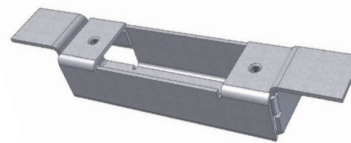

Accessories

- Milling template
- Mounting bracket for thin frames
- Mounting cover for steel and stainless steel door frames
- Invisible kit for fire-resistant doors

Mounting bracket, small

Mounting bracket, medium

Mounting cover for steel and stainless steel door frames

Milling template

Product

Material

- Made of composite material (Small Colori)
Made of zamak (Small, Medium & Large)
- Finish: white, grey or black colored (Small Colori)
Finish: matt chrome (Small, Medium & Large)

* based on a reference door width 830 mm

SMALL COLORI

SMALL

MEDIUM

LARGE

General advantages

- **Concealed hinge**
- **3D adjustment:** easily adjustable height, width and depth without removing the door
- **Universal:** can be used with left- or right-opening doors
- **Compact dimensions**
- **Sturdy mounting** prevents sagging, even after intensive use
- **Fully mounted** on plastic washers
- **Fingers are protected** because of the minimal space between the door and the frame
- Opening angle **180°**
- Easy to install