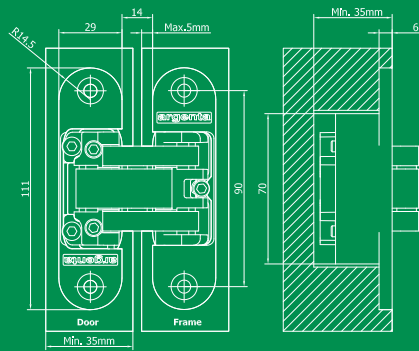

Technical data

	Small Colori	Small	Medium	Large
Door width	min. 30 mm	min. 30 mm	min. 35 mm	min. 40 mm
Fitted depth	31 mm	30 mm	35 mm	32 mm (frame) 35 mm (door)
Standard dimensions	95 x 23	95 x 23	111 x 29	170 x 32
Door weight	up to 35 (2 pc.) / 50 (3 pc.) kg*	up to 35 (2 pc.) / 50 (3 pc.) kg*	up to 55 (2 pc.) / 80 (3 pc.) kg*	up to 120 (2 pc.) / 150 (3 pc.) kg*
Cyclic open & close test	min. 200 000	min. 200 000	min. 200 000	min. 200 000

* based on a reference door width 830 mm

SMALL COLORI

SMALL

MEDIUM

LARGE

General advantages

- **Concealed hinge**
- **3D adjustment:** easily adjustable height, width and depth without removing the door
- **Universal:** can be used with left- or right-opening doors
- **Compact dimensions**
- **Sturdy mounting** prevents sagging, even after intensive use
- **Fully mounted** on plastic washers
- **Fingers are protected** because of the minimal space between the door and the frame
- Opening angle **180°**
- Easy to install