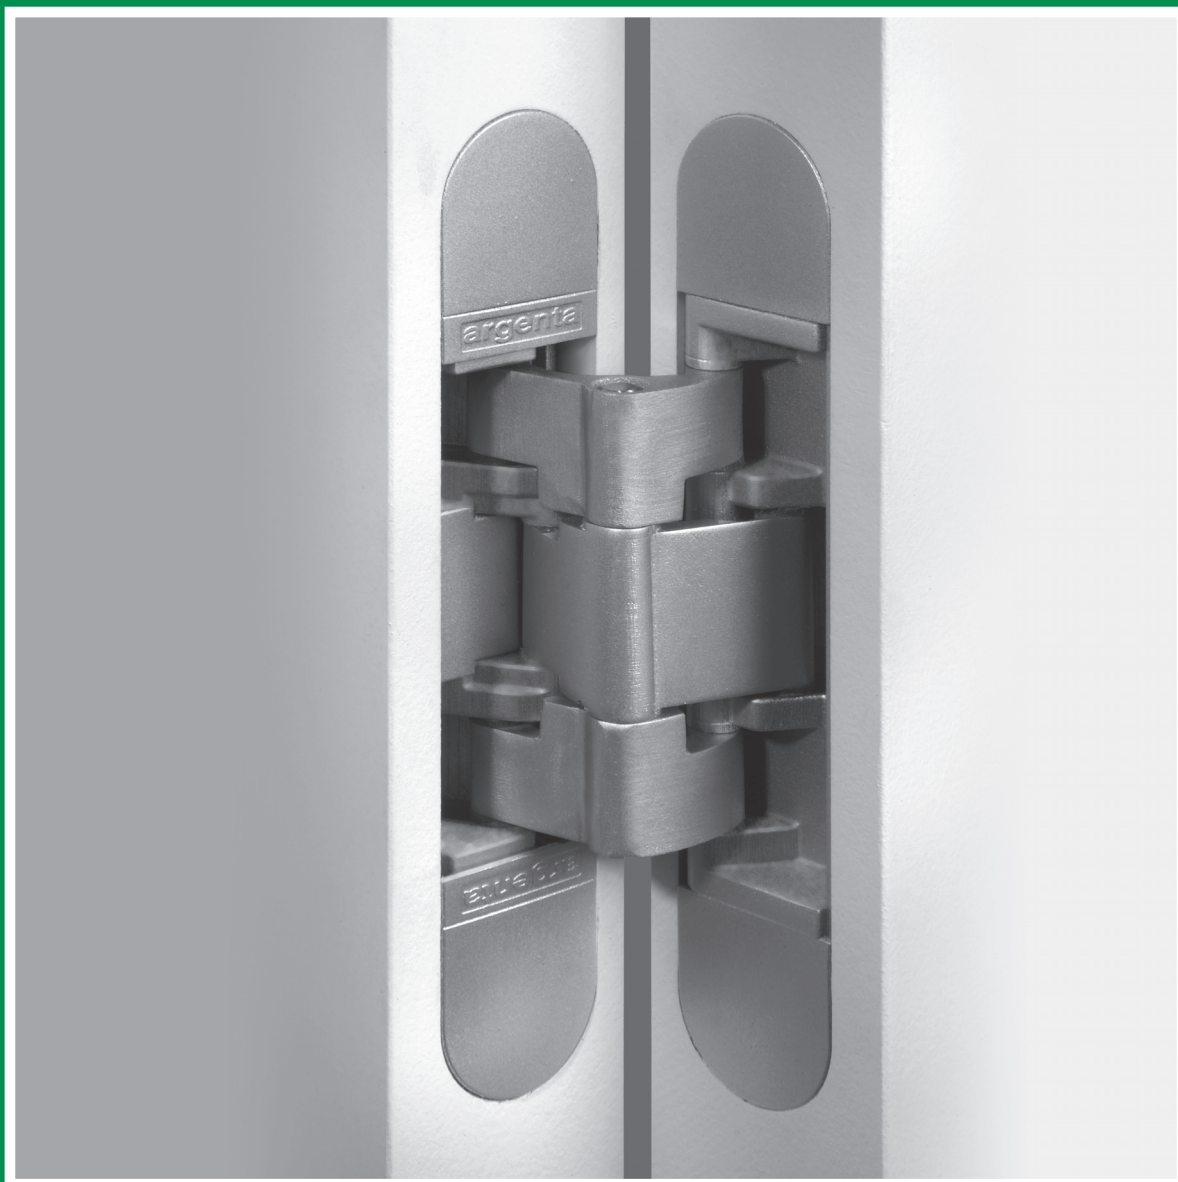

OPENING DOORS

Everything simple.

Simply everything.

Argenta® Invisible
patented technology

THE INVISIBLE HINGE

Introduction

The **ARGENTA® INVISIBLE** hinge is a patented discreet, concealed and adjustable hinge that allows the door to be closed with no obstructions to the sightline between sash and frame.

Special applications

- **Clean rooms** (hospitals, medical industry, etc.)
 - no lubrication or maintenance needed
 - stainless steel fasteners and fittings for internal and external use as standard.
- **Passive houses or low energy houses**
 - air transit via the internal door can be optimised by adjusting the depth
 - because of its low thermal conductivity (lambda value), the **INVISIBLE COLORI** is ideal for passive houses or low energy houses

Mounting cover for steel and stainless steel door frames

Milling template

Product

Material

- Made of composite material (Small Colori)
Made of zamak (Small, Medium & Large)
- Finish: white, grey or black colored (Small Colori)
Finish: matt chrome (Small, Medium & Large)

* based on a reference door width 830 mm

SMALL COLORI

SMALL

MEDIUM

LARGE

General advantages

- **Concealed hinge**
- **3D adjustment:** easily adjustable height, width and depth without removing the door
- **Universal:** can be used with left- or right-opening doors
- **Compact dimensions**
- **Sturdy mounting** prevents sagging, even after intensive use
- **Fully mounted** on plastic washers
- **Fingers are protected** because of the minimal space between the door and the frame
- Opening angle **180°**
- Easy to install