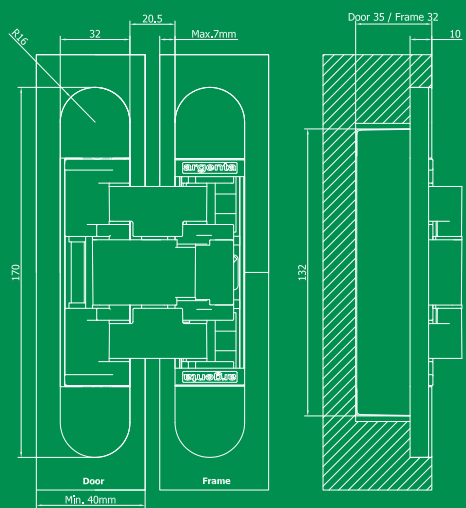

Technical data

	Small Colori	Small	Medium	Large
Door width	min. 30 mm	min. 30 mm	min. 35 mm	min. 40 mm
Fitted depth	31 mm	30 mm	35 mm	32 mm (frame) 35 mm (door)
Standard dimensions	95 x 23	95 x 23	111 x 29	170 x 32
Door weight	up to 35 (2 pc.) / 50 (3 pc.) kg*	up to 35 (2 pc.) / 50 (3 pc.) kg*	up to 55 (2 pc.) / 80 (3 pc.) kg*	up to 120 (2 pc.) / 150 (3 pc.) kg*
Cyclic open & close test	min. 200 000	min. 200 000	min. 200 000	min. 200 000

* based on a reference door width 830 mm

SMALL COLORI

SMALL

MEDIUM

LARGE

General advantages

- **Concealed hinge**
- **3D adjustment:** easily adjustable height, width and depth without removing the door
- **Universal:** can be used with left- or right-opening doors
- **Compact dimensions**
- **Sturdy mounting** prevents sagging, even after intensive use
- **Fully mounted** on plastic washers
- **Fingers are protected** because of the minimal space between the door and the frame
- Opening angle **180°**
- Easy to install