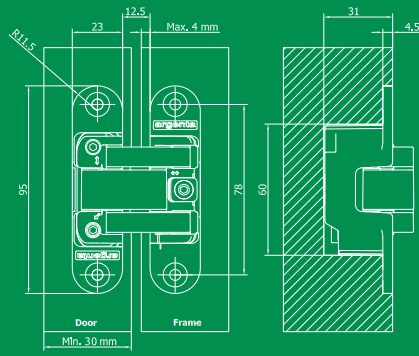

Technical data

	Small Colori	Small	Medium	Large
Door width	min. 30 mm	min. 30 mm	min. 35 mm	min. 40 mm
Fitted depth	31 mm	30 mm	35 mm	32 mm (frame) 35 mm (door)
Standard dimensions	95 x 23	95 x 23	111 x 29	170 x 32
Door weight	up to 35 (2 pc.) / 50 (3 pc.) kg*	up to 35 (2 pc.) / 50 (3 pc.) kg*	up to 55 (2 pc.) / 80 (3 pc.) kg*	up to 120 (2 pc.) / 150 (3 pc.) kg*
Cyclic open & close test	min. 200 000	min. 200 000	min. 200 000	min. 200 000

* based on a reference door width 830 mm

SMALL COLORI

SMALL

MEDIUM

LARGE

General advantages

- **Concealed hinge**
- **3D adjustment:** easily adjustable height, width and depth without removing the door
- **Universal:** can be used with left- or right-opening doors
- **Compact dimensions**
- **Sturdy mounting** prevents sagging, even after intensive use
- **Fully mounted** on plastic washers
- **Fingers are protected** because of the minimal space between the door and the frame
- Opening angle **180°**
- Easy to install